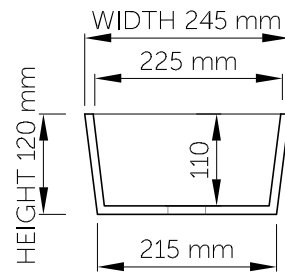

Clover basin

Product code:

DDC2.1

Size (L x W x H):

575 x 245 x 120 mm

Top to waste:

110 mm

Overflow:

No overflow

Material:

DADOquartz

Colour:

White

Finish:

Matte

Base dimensions (L x W):

550 x 215 mm

Rim width:

20 mm

Waste diameter:

40 mm

Weight:

10 kg

Packing dimension (L x W x H):

590 x 590 x 200 mm

Shipping mass:

15 kg

HS code:

68109900

25 year warranty – The general conditions can be found on our website: www.dadocreationseurope.com/downloads