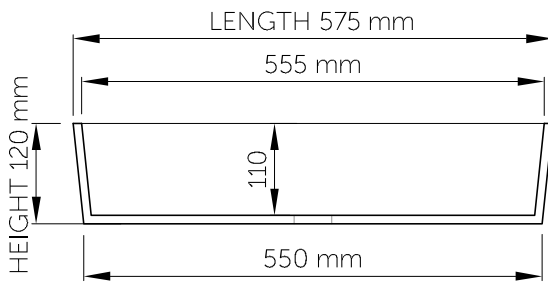

Clover basin

Product code:

DDC2.1

Size (L x W x H):

575 x 245 x 120 mm

Top to waste:

110 mm

Overflow:

No overflow

Material:

DADOquartz

Colour:

White

Finish:

Matte

Base dimensions (L x W):

550 x 215 mm

Rim width:

20 mm

Waste diameter:

40 mm

Weight:

10 kg

Packing dimension (L x W x H):

590 x 590 x 200 mm

Shipping mass:

15 kg

HS code:

68109900

25 year warranty – The general conditions can be found on our website: www.dadocreationseurope.com/downloads