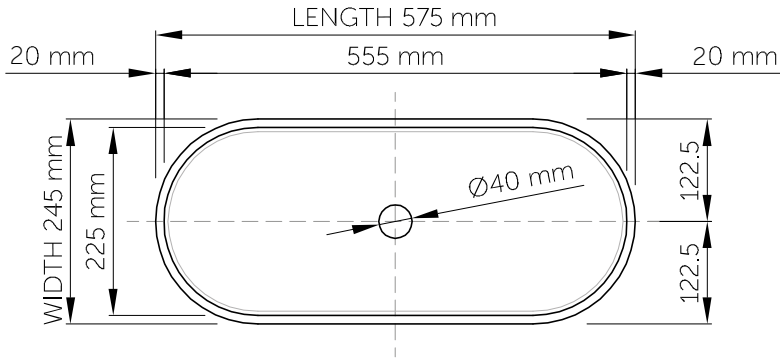

Clover basin

Product code:

DDC2.1

Size (L x W x H):

575 x 245 x 120 mm

Top to waste:

110 mm

Overflow:

No overflow

Material:

DADOquartz

Colour:

White

Finish:

Matte

Base dimensions (L x W):

550 x 215 mm

Rim width:

20 mm

Waste diameter:

40 mm

Weight:

10 kg

Packing dimension (L x W x H):

590 x 590 x 200 mm

Shipping mass:

15 kg

HS code:

68109900

25 year warranty – The general conditions can be found on our website: www.dadocreationseurope.com/downloads