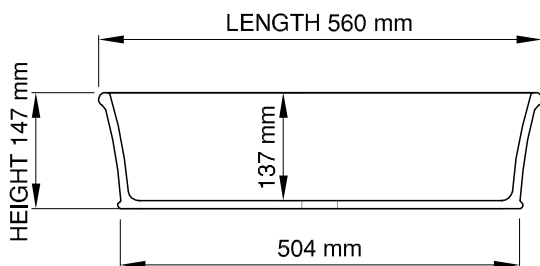

Daisy basin

Product code:	DDC7.1		
Size (L x W x H):	560 x 360 x 147 mm	Base dimensions (L x W):	504 x 304 mm
Top to waste:	137 mm	Rim width:	10 mm
Overflow:	No overflow	Waste diameter:	45 mm
Material:	DADOquartz	Weight:	8.7 kg
Colour:	White	Packing dimension (L x W x H):	600 x 455 x 190 mm
Finish:	Matte	Shipping mass:	9.5 kg
		HS code:	68109900