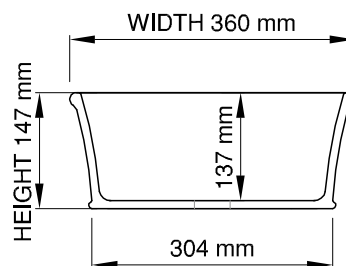

Daisy basin

Product code:	DDC7.1		
Size (L x W x H):	560 x 360 x 147 mm	Base dimensions (L x W):	504 x 304 mm
Top to waste:	137 mm	Rim width:	10 mm
Overflow:	No overflow	Waste diameter:	45 mm
Material:	DADOquartz	Weight:	8.7 kg
Colour:	White	Packing dimension (L x W x H):	600 x 455 x 190 mm
Finish:	Matte	Shipping mass:	9.5 kg
		HS code:	68109900