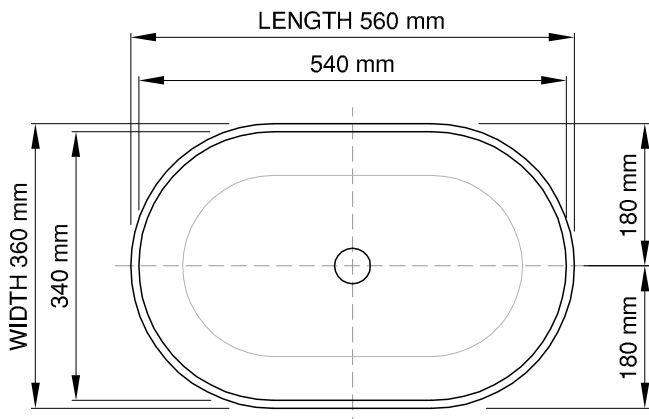

Daisy basin

Product code:	DDC7.1		
Size (L x W x H):	560 x 360 x 147 mm	Base dimensions (L x W):	504 x 304 mm
Top to waste:	137 mm	Rim width:	10 mm
Overflow:	No overflow	Waste diameter:	45 mm
Material:	DADOquartz	Weight:	8.7 kg
Colour:	White	Packing dimension (L x W x H):	600 x 455 x 190 mm
Finish:	Matte	Shipping mass:	9.5 kg
		HS code:	68109900